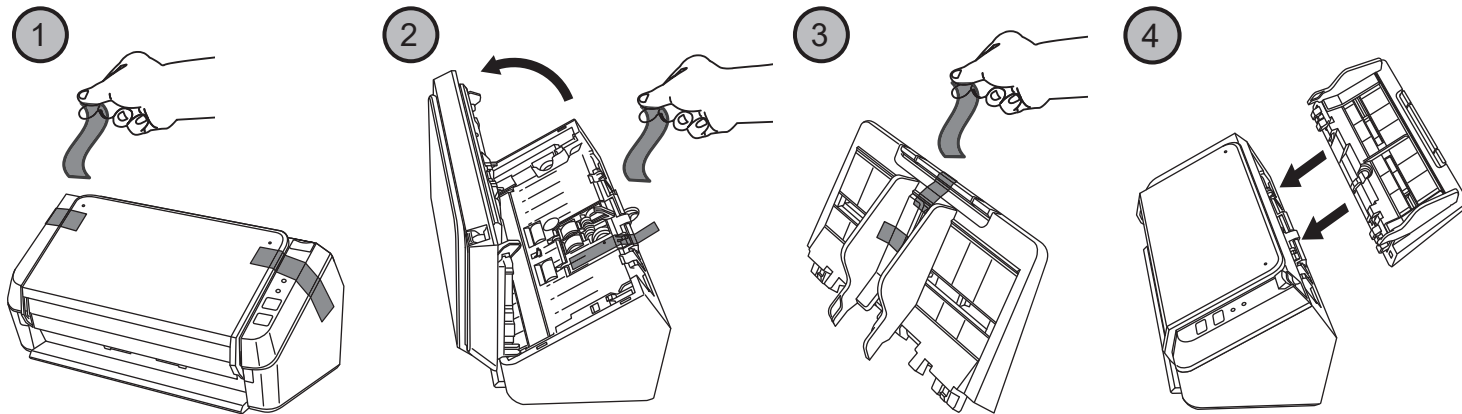

FUJITSU Image Scanner SP-1120N/SP-1125N/SP-1130N 入门指南

1

2