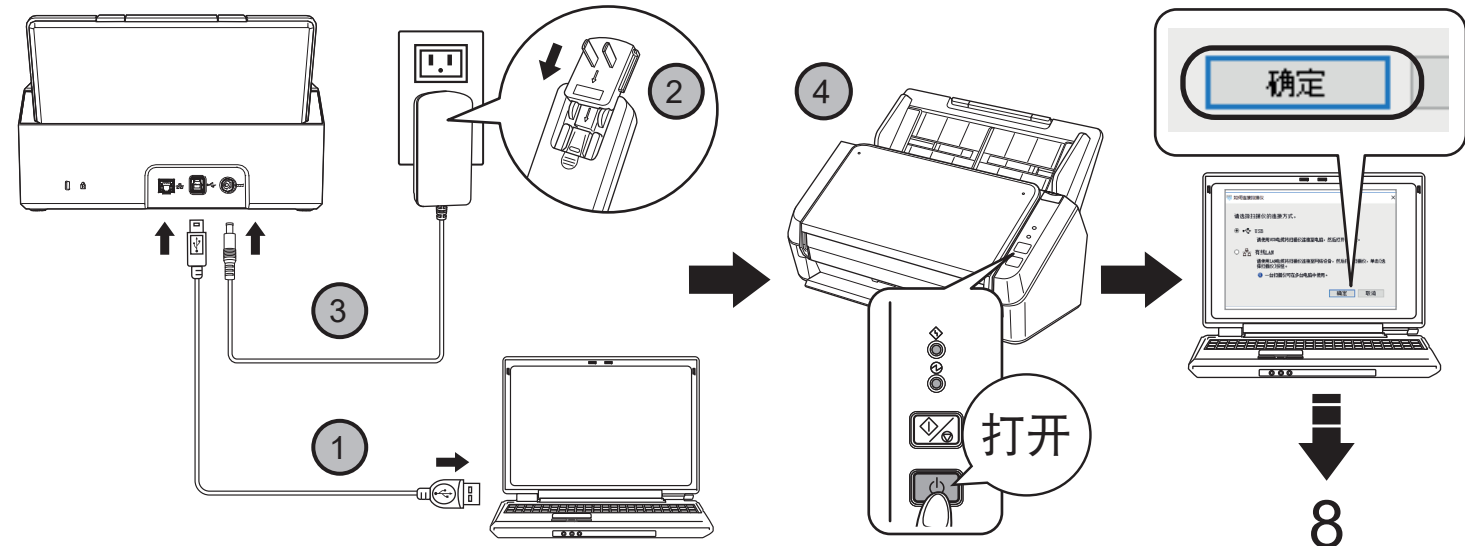

FUJITSU Image Scanner SP-1120N/SP-1125N/SP-1130N 入门指南

1

2

3

1

Setup DVD-ROM

2

4

5