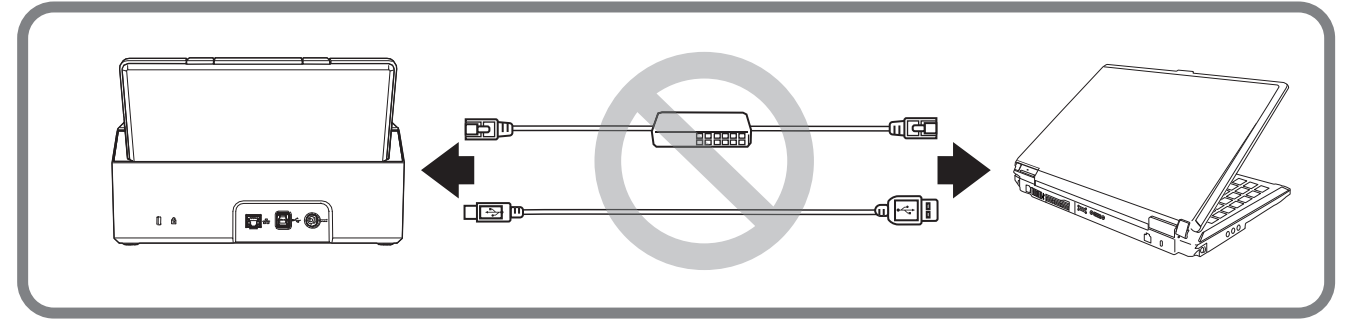

FUJITSU Image Scanner SP-1120N/SP-1125N/SP-1130N 入门指南

1

2

3

1

Setup DVD-ROM

2

4

5